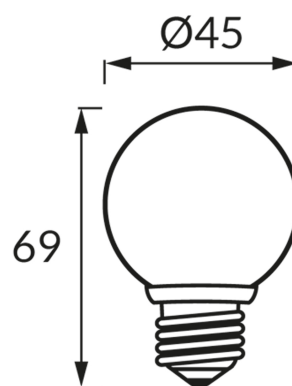

PRODUCT INFORMATION SHEET**BASIC INFORMATION**

Product name:	ULKE LED E27 1W GREEN
Ideus index:	04638
EAN barcode:	5901477346385
Colour :	Green
Materials:	Plastic, aluminium
Height:	69 mm
Width:	45 mm
Depth:	45 mm
Box packaging:	100 pcs

PRODUCT PARAMETERS

Power supply:	230V 50Hz
Power:	1 W
Lampholder type:	E27
	Do not use with a mains dimmer
Light colour:	Green
Luminous beam angle:	160°
Shelf life L70B50 in h:	35 000 h
Colour temperature:	zielona K
CE	Declaration of conformity