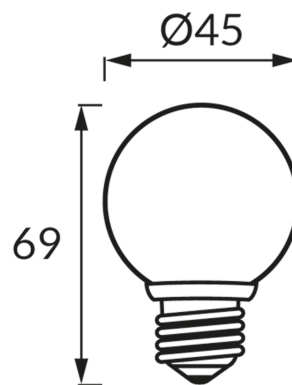

PRODUCT INFORMATION SHEET**BASIC INFORMATION**

Product name:	ULKE LED E27 1W BLUE
Ideus index:	04637
EAN barcode:	5901477346378
Colour :	Blue
Materials:	Plastic, aluminium
Height:	69 mm
Width:	45 mm
Depth:	45 mm
Box packaging:	100 pcs

PRODUCT PARAMETERS

Power supply:	230V 50Hz
Power:	1 W
Lampholder type:	E27
	Do not use with a mains dimmer
Light colour:	Blue
Luminous beam angle:	160°
Shelf life L70B50 in h:	35 000 h
Colour temperature:	niebieska K
CE	Declaration of conformity