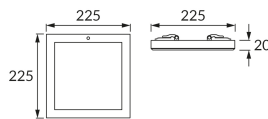

PRODUCT INFORMATION SHEET

Replaceability of light sources and/or control gears without product permanent damage

BASIC INFORMATION

Product name:	OLGIERD LED D MVS 18W BLACK CCT
Ideus index:	04556
EAN barcode:	5901477345562
Colour :	Black
Materials:	Plastic, polycarbonate PC
Height:	20 mm
Width:	225 mm
Depth:	225 mm
Box packaging:	20 pcs

PRODUCT PARAMETERS

Power supply:	230V 50Hz
Power:	18 W
Dedicated light source:	SMD LED, in set
	Non-replaceable light source
	Do not use with a mains dimmer
Luminaire luminous flux:	1 470 lm
Light colour:	Warm white/neutral white/cold white
Luminous beam angle:	120°
Shelf life L70B50 in h:	35 000 h
Product offer the possibility of adjusting the illumination direction:	No
Light source luminous flux for a reference colour temperature:	2 310 lm
Colour temperature:	3000K/4200K/6500K
Colour rendering index Ra:	83
Electric shock protection class:	2
Degree of protection provided against intrusion dust, accidental contact and water:	IP20
	For indoor use
Displacement factor (DF, cos φ1):	0.765
CE	Declaration of conformity