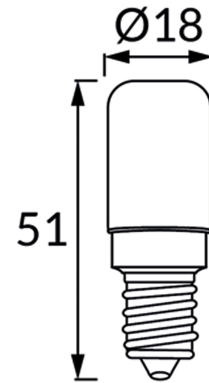

PRODUCT INFORMATION SHEET

BASIC INFORMATION

Product name:	PIO LED MILKY E14 3W CW
Ideus index:	04549
EAN barcode:	5901477345494
Colour :	White
Materials:	Aluminium, glass
Height:	51 mm
Width:	18 mm
Depth:	18 mm
Box packaging:	500 pcs

PRODUCT PARAMETERS

Power supply:	230V 50Hz
Power:	3 W
Lampholder type:	E14
	Do not use with a mains dimmer
Energy efficiency class:	F
Light colour:	Cold white
Luminous beam angle:	270°
Shelf life L70B50 in h:	35 000 h
Light source luminous flux for a reference colour temperature:	260 lm
Colour temperature:	6300 K
Colour rendering index Ra:	82
CE	Declaration of conformity