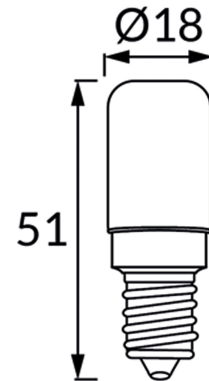

PRODUCT INFORMATION SHEET**BASIC INFORMATION**

Product name:	PIO LED MILKY E14 3W NW
Ideus index:	04548
EAN barcode:	5901477345487
Colour :	White
Materials:	Aluminium, glass
Height:	51 mm
Width:	18 mm
Depth:	18 mm
Box packaging:	500 pcs

PRODUCT PARAMETERS

Power supply:	230V 50Hz
Power:	3 W
Lampholder type:	E14
	Do not use with a mains dimmer
Energy efficiency class:	F
Light colour:	Neutral white
Luminous beam angle:	270°
Shelf life L70B50 in h:	35 000 h
Light source luminous flux for a reference colour temperature:	260 lm
Colour temperature:	4000 K
Colour rendering index Ra:	82
CE	Declaration of conformity