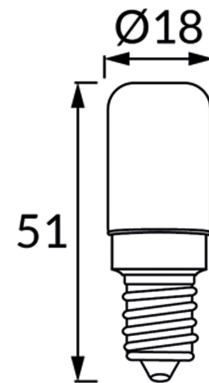

PRODUCT INFORMATION SHEET

BASIC INFORMATION

Product name:	PIO LED MILKY E14 3W WW
Ideus index:	04547
EAN barcode:	5901477345470
Colour :	White
Materials:	Aluminium, glass
Height:	51 mm
Width:	18 mm
Depth:	18 mm
Box packaging:	500 pcs

PRODUCT PARAMETERS

Power supply:	230V 50Hz
Power:	3 W
Lampholder type:	E14
	Do not use with a mains dimmer
Energy efficiency class:	F
Light colour:	Warm white
Luminous beam angle:	270°
Shelf life L70B50 in h:	35 000 h
Light source luminous flux for a reference colour temperature:	255 lm
Colour temperature:	3000 K
Colour rendering index Ra:	82
CE	Declaration of conformity