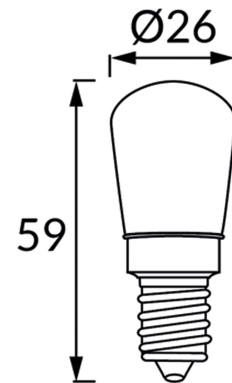

PRODUCT INFORMATION SHEET**BASIC INFORMATION**

Product name:	UZO LED MILKY E14 3W CW
Ideus index:	04543
EAN barcode:	5901477345432
Colour :	White
Materials:	Aluminium, glass
Height:	59 mm
Width:	26 mm
Depth:	26 mm
Box packaging:	500 pcs

PRODUCT PARAMETERS

Power supply:	230V 50Hz
Power:	3 W
Lampholder type:	E14
	Do not use with a mains dimmer
Energy efficiency class:	G
Light colour:	Cold white
Luminous beam angle:	160°
Shelf life L70B50 in h:	35 000 h
Light source luminous flux for a reference colour temperature:	225 lm
Colour temperature:	6500 K
Colour rendering index Ra:	81
CE	Declaration of conformity