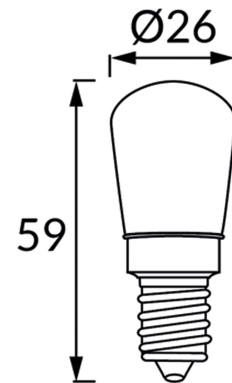

PRODUCT INFORMATION SHEET**BASIC INFORMATION**

Product name:	UZO LED MILKY E14 3W NW
Ideus index:	04542
EAN barcode:	5901477345425
Colour :	White
Materials:	Aluminium, glass
Height:	59 mm
Width:	26 mm
Depth:	26 mm
Box packaging:	500 pcs

PRODUCT PARAMETERS

Power supply:	230V 50Hz
Power:	3 W
Lampholder type:	E14
	Do not use with a mains dimmer
Energy efficiency class:	G
Light colour:	Neutral white
Luminous beam angle:	160°
Shelf life L70B50 in h:	35 000 h
Light source luminous flux for a reference colour temperature:	250 lm
Colour temperature:	4000 K
Colour rendering index Ra:	81
CE	Declaration of conformity