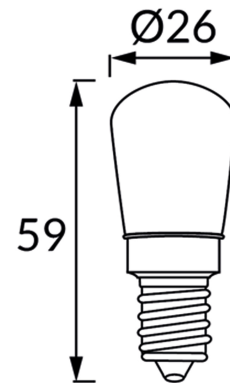

PRODUCT INFORMATION SHEET

BASIC INFORMATION

Product name:	UZO LED MILKY E14 3W WW
Ideus index:	04541
EAN barcode:	5901477345418
Colour :	White
Materials:	Aluminium, glass
Height:	59 mm
Width:	26 mm
Depth:	26 mm
Box packaging:	500 pcs

PRODUCT PARAMETERS

Power supply:	230V 50Hz
Power:	3 W
Lampholder type:	E14
	Do not use with a mains dimmer
Energy efficiency class:	G
Light colour:	Warm white
Luminous beam angle:	160°
Shelf life L70B50 in h:	35 000 h
Light source luminous flux for a reference colour temperature:	220 lm
Colour temperature:	3000 K
Colour rendering index Ra:	81
CE	Declaration of conformity