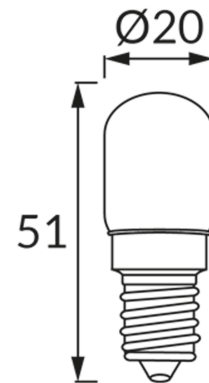

PRODUCT INFORMATION SHEET**BASIC INFORMATION**

Product name:	UZO LED MILKY E14 1,3W CW
Ideus index:	04537
EAN barcode:	5901477345371
Colour :	White
Materials:	Aluminium, glass
Height:	51 mm
Width:	20 mm
Depth:	20 mm
Box packaging:	1000 pcs

PRODUCT PARAMETERS

Power supply:	230V 50Hz
Power:	1,4 W
Lampholder type:	E14
	Do not use with a mains dimmer
Energy efficiency class:	F
Light colour:	Cold white
Luminous beam angle:	160°
Shelf life L70B50 in h:	35 000 h
Light source luminous flux for a reference colour temperature:	129 lm
Colour temperature:	6400 K
Colour rendering index Ra:	82
CE	Declaration of conformity