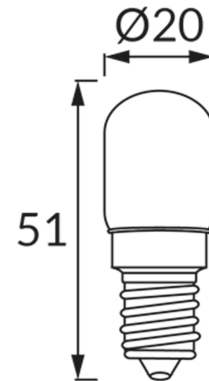

PRODUCT INFORMATION SHEET

BASIC INFORMATION

| | |
|----------------|----------------------------------|
| Product name: | UZO LED CLEAR E14 1,3W CW |
| Ideus index: | 04536 |
| EAN barcode: | 5901477345364 |
| Colour : | Transparent |
| Materials: | Aluminium, glass |
| Height: | 51 mm |
| Width: | 20 mm |
| Depth: | 20 mm |
| Box packaging: | 1000 pcs |

PRODUCT PARAMETERS

| | |
|--|---------------------------------------|
| Power supply: | 230V 50Hz |
| Power: | 1,4 W |
| Lampholder type: | E14 |
| | Do not use with a mains dimmer |
| Energy efficiency class: | F |
| Light colour: | Cold white |
| Luminous beam angle: | 160° |
| Shelf life L70B50 in h: | 35 000 h |
| Light source luminous flux for a reference colour temperature: | 139 lm |
| Colour temperature: | 6400 K |
| Colour rendering index Ra: | 82 |
| CE | Declaration of conformity |