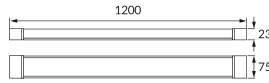

PRODUCT INFORMATION SHEET

Replaceability of light sources and/or control gears without product permanent damage

BASIC INFORMATION

Product name:	LOTOS LED 25/30/40W WHITE CCT
Ideus index:	04534
EAN barcode:	5901477345340
Colour :	White
Materials:	Polycarbonate PC
Height:	23 mm
Width:	1200 mm
Depth:	75 mm
Box packaging:	30 pcs

REMARKS

- three-stage color temperature control (WW, NW, CW)
- power regulation

PRODUCT PARAMETERS

Power supply:	230V 50Hz
Power:	25/30/40 W
Dedicated light source:	SMD LED, in set
	Non-replaceable light source
	Do not use with a mains dimmer
Luminaire luminous flux:	4 180 lm
Light colour:	Warm white/neutral white/cold white
Luminous beam angle:	140°
Shelf life L70B50 in h:	35 000 h
Product offer the possibility of adjusting the illumination direction:	No
Light source luminous flux for a reference colour temperature:	5 280 lm
Colour temperature:	2800K/4200K/6500K
Colour rendering index Ra:	86
Electric shock protection class:	2
Degree of protection provided against intrusion dust, accidental contact and water:	IP20
	For indoor use
Displacement factor (DF, cos φ1):	0.980
CE	Declaration of conformity