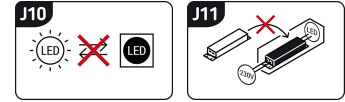

PRODUCT INFORMATION SHEET

Replaceability of light sources and/or control gears without product permanent damage

BASIC INFORMATION

Product name:	LOTOS LED 10/15/20W WHITE CCT
Ideus index:	04533
EAN barcode:	5901477345333
Colour :	White
Materials:	Polycarbonate PC
Height:	23 mm
Width:	600 mm
Depth:	75 mm
Box packaging:	30 pcs

REMARKS

- three-stage color temperature control (WW, NW, CW)
- power regulation

PRODUCT PARAMETERS

Power supply:	230V 50Hz
Power:	10/15/20 W
Dedicated light source:	SMD LED, in set
	Non-replaceable light source
	Do not use with a mains dimmer
Luminaire luminous flux:	1 970 lm
Light colour:	Warm white/neutral white/cold white
Luminous beam angle:	140°
Shelf life L70B50 in h:	35 000 h
Product offer the possibility of adjusting the illumination direction:	No
Light source luminous flux for a reference colour temperature:	2 720 lm
Colour temperature:	2800K/4200K/6500K
Colour rendering index Ra:	86
Electric shock protection class:	2
Degree of protection provided against intrusion dust, accidental contact and water:	IP20
	For indoor use
Displacement factor (DF, cos φ1):	0.935
CE	Declaration of conformity