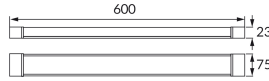

PRODUCT INFORMATION SHEET

Replaceability of light sources and/or control gears without product permanent damage

BASIC INFORMATION

Product name:	LOTOS LED 10/15/20W WHITE CCT
Ideus index:	04533
EAN barcode:	5901477345333
Colour :	White
Materials:	Polycarbonate PC
Height:	23 mm
Width:	600 mm
Depth:	75 mm
Box packaging:	30 pcs

REMARKS

- three-stage color temperature control (WW, NW, CW)
- power regulation

PRODUCT PARAMETERS

Power supply:	230V 50Hz
Power:	10/15/20 W
Dedicated light source:	SMD LED, in set
	Non-replaceable light source
	Do not use with a mains dimmer
Luminaire luminous flux:	1 970 lm
Light colour:	Warm white/neutral white/cold white
Luminous beam angle:	140°
Shelf life L70B50 in h:	35 000 h
Product offer the possibility of adjusting the illumination direction:	No
Light source luminous flux for a reference colour temperature:	2 720 lm
Colour temperature:	2800K/4200K/6500K
Colour rendering index Ra:	86
Electric shock protection class:	2
Degree of protection provided against intrusion dust, accidental contact and water:	IP20
	For indoor use
Displacement factor (DF, cos φ1):	0.935
CE	Declaration of conformity