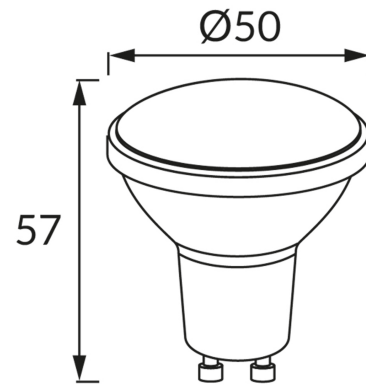

**PRODUCT INFORMATION SHEET****BASIC INFORMATION**

Product name:	<b>LARA LED GU10 8W CW</b>
Ideus index:	<b>04529</b>
EAN barcode:	<b>5901477345296</b>
Colour :	<b>White</b>
Materials:	<b>Polycarbonate PC, aluminium</b>
Height:	<b>57 mm</b>
Width:	<b>50 mm</b>
Depth:	<b>50 mm</b>
Box packaging:	<b>200 pcs</b>

**PRODUCT PARAMETERS**

Power supply:	<b>230V 50Hz</b>
Power:	<b>8 W</b>
Lampholder type:	<b>GU10</b>
	<b>Do not use with a mains dimmer</b>
Energy efficiency class:	<b>E</b>
Light colour:	<b>Cold white</b>
Luminous beam angle:	<b>100°</b>
Shelf life L70B50 in h:	<b>35 000 h</b>
Light source luminous flux for a reference colour temperature:	<b>760 lm</b>
Colour temperature:	<b>6500 K</b>
Colour rendering index Ra:	<b>81</b>
Displacement factor (DF, cos φ1):	<b>0.519</b>
CE	<b>Declaration of conformity</b>