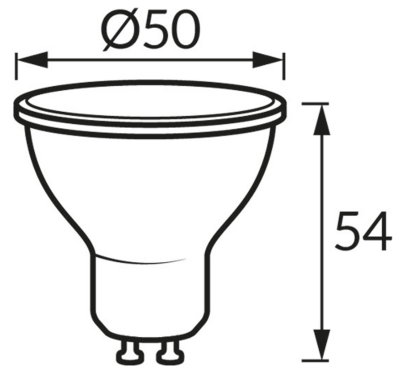

PRODUCT INFORMATION SHEET**BASIC INFORMATION**

Product name:	LARA LED GU10 6W CW
Ideus index:	04528
EAN barcode:	5901477345289
Colour :	White
Materials:	Polycarbonate PC, aluminium
Height:	54 mm
Width:	50 mm
Depth:	50 mm
Box packaging:	200 pcs

PRODUCT PARAMETERS

Power supply:	230V 50Hz
Power:	6 W
Lampholder type:	GU10
	Do not use with a mains dimmer
Energy efficiency class:	E
Light colour:	Cold white
Luminous beam angle:	100°
Shelf life L70B50 in h:	35 000 h
Light source luminous flux for a reference colour temperature:	620 lm
Colour temperature:	6500 K
Colour rendering index Ra:	81
Displacement factor (DF, $\cos \phi$):	0.510
CE	Declaration of conformity