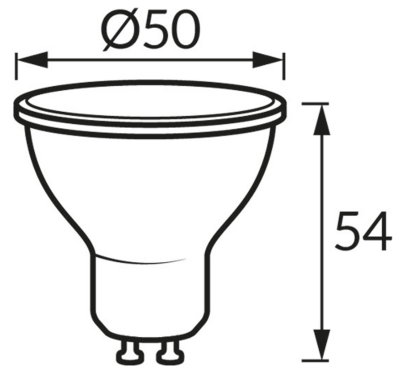

PRODUCT INFORMATION SHEET**BASIC INFORMATION**

Product name:	LARA LED GU10 4W CW
Ideus index:	04527
EAN barcode:	5901477345272
Colour :	White
Materials:	Polycarbonate PC, aluminium
Height:	54 mm
Width:	50 mm
Depth:	50 mm
Box packaging:	200 pcs

PRODUCT PARAMETERS

Power supply:	230V 50Hz
Power:	4 W
Lampholder type:	GU10
	Do not use with a mains dimmer
Energy efficiency class:	E
Light colour:	Cold white
Luminous beam angle:	100°
Shelf life L70B50 in h:	35 000 h
Light source luminous flux for a reference colour temperature:	420 lm
Colour temperature:	6500 K
Colour rendering index Ra:	81
Displacement factor (DF, cos φ1):	0.518
CE	Declaration of conformity