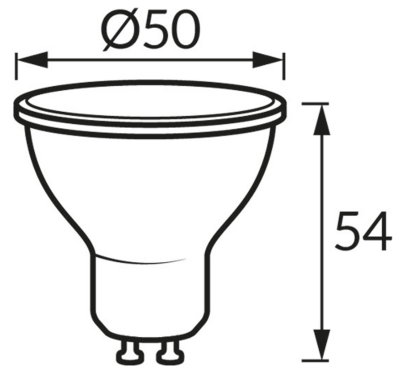

PRODUCT INFORMATION SHEET**BASIC INFORMATION**

Product name:	LARA LED GU10 1,5W CW
Ideus index:	04526
EAN barcode:	5901477345265
Colour :	White
Materials:	Polycarbonate PC, aluminium
Height:	54 mm
Width:	50 mm
Depth:	50 mm
Box packaging:	200 pcs

PRODUCT PARAMETERS

Power supply:	230V 50Hz
Power:	1,5 W
Lampholder type:	GU10
	Do not use with a mains dimmer
Energy efficiency class:	F
Light colour:	Cold white
Luminous beam angle:	100°
Shelf life L70B50 in h:	35 000 h
Light source luminous flux for a reference colour temperature:	135 lm
Colour temperature:	6300 K
Colour rendering index Ra:	83
Displacement factor (DF, cos φ1):	0.518
CE	Declaration of conformity