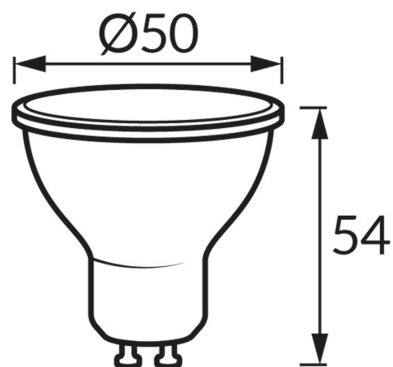

**PRODUCT INFORMATION SHEET****BASIC INFORMATION**

Product name:	<b>LARA LED GU10 1,5W NW</b>
Ideus index:	<b>04525</b>
EAN barcode:	<b>5901477345258</b>
Colour :	<b>White</b>
Materials:	<b>Polycarbonate PC, aluminium</b>
Height:	<b>54 mm</b>
Width:	<b>50 mm</b>
Depth:	<b>50 mm</b>
Box packaging:	<b>200 pcs</b>

**PRODUCT PARAMETERS**

Power supply:	<b>230V 50Hz</b>
Power:	<b>1,5 W</b>
Lampholder type:	<b>GU10</b>
	<b>Do not use with a mains dimmer</b>
Energy efficiency class:	<b>F</b>
Light colour:	<b>Neutral white</b>
Luminous beam angle:	<b>100°</b>
Shelf life L70B50 in h:	<b>35 000 h</b>
Light source luminous flux for a reference colour temperature:	<b>130 lm</b>
Colour temperature:	<b>4000 K</b>
Colour rendering index Ra:	<b>83</b>
Displacement factor (DF, cos φ1):	<b>0.518</b>
CE	<b>Declaration of conformity</b>