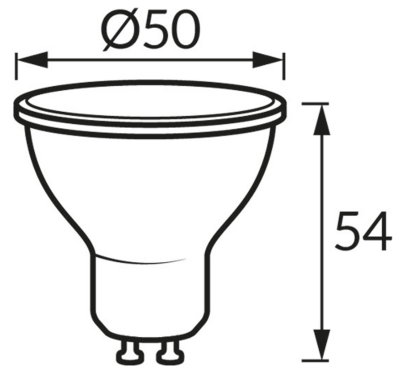

PRODUCT INFORMATION SHEET**BASIC INFORMATION**

Product name:	LARA LED GU10 1,5W WW
Ideus index:	04524
EAN barcode:	5901477345241
Colour :	White
Materials:	Polycarbonate PC, aluminium
Height:	54 mm
Width:	50 mm
Depth:	50 mm
Box packaging:	200 pcs

PRODUCT PARAMETERS

Power supply:	230V 50Hz
Power:	1,5 W
Lampholder type:	GU10
	Do not use with a mains dimmer
Energy efficiency class:	F
Light colour:	Warm white
Luminous beam angle:	100°
Shelf life L70B50 in h:	35 000 h
Light source luminous flux for a reference colour temperature:	125 lm
Colour temperature:	2900 K
Colour rendering index Ra:	83
Displacement factor (DF, cos φ1):	0.517
CE	Declaration of conformity