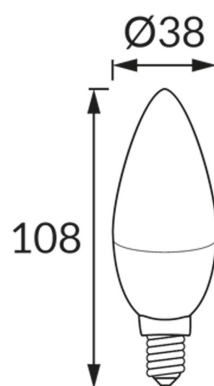

## BASIC INFORMATION

Product name:	<b>VELA LED E14 8W CW</b>
Ideus index:	<b>04523</b>
EAN barcode:	<b>5901477345234</b>
Colour :	<b>White</b>
Materials:	<b>Polycarbonate PC, aluminium</b>
Height:	<b>108 mm</b>
Width:	<b>38 mm</b>
Depth:	<b>38 mm</b>
Box packaging:	<b>100 pcs</b>

## PRODUCT PARAMETERS

Power supply:	<b>230V 50Hz</b>
Power:	<b>8 W</b>
Lampholder type:	<b>E14</b>
	<b>Do not use with a mains dimmer</b>
Energy efficiency class:	<b>F</b>
Light colour:	<b>Cold white</b>
Luminous beam angle:	<b>160°</b>
Shelf life L70B50 in h:	<b>35 000 h</b>
Light source luminous flux for a reference colour temperature:	<b>780 lm</b>
Colour temperature:	<b>6500 K</b>
Colour rendering index Ra:	<b>81</b>
Displacement factor (DF, cos φ1):	<b>0.723</b>
CE	<b>Declaration of conformity</b>