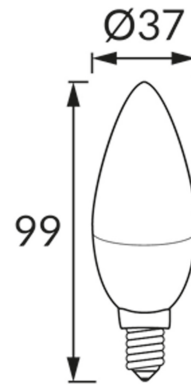

PRODUCT INFORMATION SHEET

BASIC INFORMATION

Product name:	VELA LED E14 6W CW
Ideus index:	04522
EAN barcode:	5901477345227
Colour :	White
Materials:	Polycarbonate PC, aluminium
Height:	99 mm
Width:	37 mm
Depth:	37 mm
Box packaging:	100 pcs

PRODUCT PARAMETERS

Power supply:	230V 50Hz
Power:	6 W
Lampholder type:	E14
	Do not use with a mains dimmer
Energy efficiency class:	F
Light colour:	Cold white
Luminous beam angle:	160°
Shelf life L70B50 in h:	35 000 h
Light source luminous flux for a reference colour temperature:	560 lm
Colour temperature:	6500 K
Colour rendering index Ra:	81
Displacement factor (DF, cos φ1):	0.719
CE	Declaration of conformity