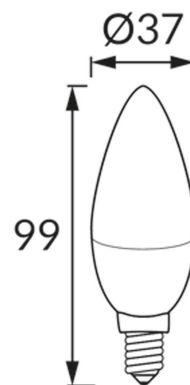

## BASIC INFORMATION

Product name:	<b>VELA LED E14 4W CW</b>
Ideus index:	<b>04521</b>
EAN barcode:	<b>5901477345210</b>
Colour :	<b>White</b>
Materials:	<b>Polycarbonate PC, aluminium</b>
Height:	<b>99 mm</b>
Width:	<b>37 mm</b>
Depth:	<b>37 mm</b>
Box packaging:	<b>100 pcs</b>

## PRODUCT PARAMETERS

Power supply:	<b>230V 50Hz</b>
Power:	<b>4 W</b>
Lampholder type:	<b>E14</b>
	<b>Do not use with a mains dimmer</b>
Energy efficiency class:	<b>F</b>
Light colour:	<b>Cold white</b>
Luminous beam angle:	<b>160°</b>
Shelf life L70B50 in h:	<b>35 000 h</b>
Light source luminous flux for a reference colour temperature:	<b>420 lm</b>
Colour temperature:	<b>6500 K</b>
Colour rendering index Ra:	<b>81</b>
Displacement factor (DF, cos φ1):	<b>0.765</b>
CE	<b>Declaration of conformity</b>