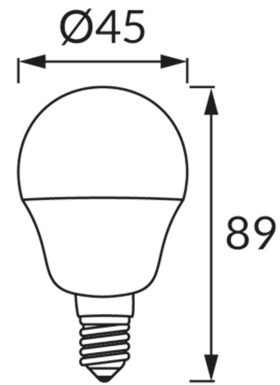

PRODUCT INFORMATION SHEET**BASIC INFORMATION**

Product name:	ULKE LED E27 8W CW
Ideus index:	04520
EAN barcode:	5901477345203
Colour :	White
Materials:	Polycarbonate PC, aluminium
Height:	89 mm
Width:	45 mm
Depth:	45 mm
Box packaging:	100 pcs

PRODUCT PARAMETERS

Power supply:	230V 50Hz
Power:	8 W
Lampholder type:	E27
	Do not use with a mains dimmer
Energy efficiency class:	F
Light colour:	Cold white
Luminous beam angle:	160°
Shelf life L70B50 in h:	35 000 h
Light source luminous flux for a reference colour temperature:	790 lm
Colour temperature:	6600 K
Colour rendering index Ra:	81
Displacement factor (DF, cos φ1):	0.505
CE	Declaration of conformity