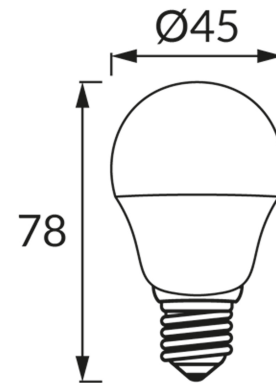

**PRODUCT INFORMATION SHEET****BASIC INFORMATION**

Product name:	<b>ULKE LED E27 6W CW</b>
Ideus index:	<b>04519</b>
EAN barcode:	<b>5901477345197</b>
Colour :	<b>White</b>
Materials:	<b>Polycarbonate PC, aluminium</b>
Height:	<b>78 mm</b>
Width:	<b>45 mm</b>
Depth:	<b>45 mm</b>
Box packaging:	<b>100 pcs</b>

**PRODUCT PARAMETERS**

Power supply:	<b>230V 50Hz</b>
Power:	<b>6 W</b>
Lampholder type:	<b>E27</b>
	<b>Do not use with a mains dimmer</b>
Energy efficiency class:	<b>F</b>
Light colour:	<b>Cold white</b>
Luminous beam angle:	<b>160°</b>
Shelf life L70B50 in h:	<b>35 000 h</b>
Light source luminous flux for a reference colour temperature:	<b>580 lm</b>
Colour temperature:	<b>6600 K</b>
Colour rendering index Ra:	<b>81</b>
Displacement factor (DF, cos φ1):	<b>0.502</b>
CE	<b>Declaration of conformity</b>