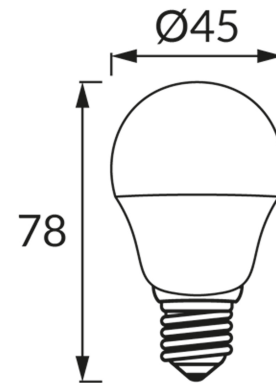

**PRODUCT INFORMATION SHEET****BASIC INFORMATION**

Product name:	<b>ULKE LED E27 4W CW</b>
Ideus index:	<b>04518</b>
EAN barcode:	<b>5901477345180</b>
Colour :	<b>White</b>
Materials:	<b>Polycarbonate PC, aluminium</b>
Height:	<b>78 mm</b>
Width:	<b>45 mm</b>
Depth:	<b>45 mm</b>
Box packaging:	<b>100 pcs</b>

**PRODUCT PARAMETERS**

Power supply:	<b>230V 50Hz</b>
Power:	<b>4 W</b>
Lampholder type:	<b>E27</b>
	<b>Do not use with a mains dimmer</b>
Energy efficiency class:	<b>F</b>
Light colour:	<b>Cold white</b>
Luminous beam angle:	<b>160°</b>
Shelf life L70B50 in h:	<b>35 000 h</b>
Light source luminous flux for a reference colour temperature:	<b>400 lm</b>
Colour temperature:	<b>6600 K</b>
Colour rendering index Ra:	<b>81</b>
CE	<b>Declaration of conformity</b>