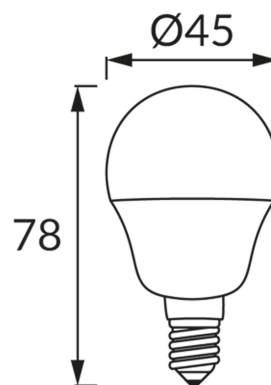

**PRODUCT INFORMATION SHEET****BASIC INFORMATION**

Product name:	<b>ULKE LED E14 8W CW</b>
Ideus index:	<b>04517</b>
EAN barcode:	<b>5901477345173</b>
Colour :	<b>White</b>
Materials:	<b>Polycarbonate PC, aluminium</b>
Height:	<b>87 mm</b>
Width:	<b>45 mm</b>
Depth:	<b>45 mm</b>
Box packaging:	<b>100 pcs</b>

**PRODUCT PARAMETERS**

Power supply:	<b>230V 50Hz</b>
Power:	<b>8 W</b>
Lampholder type:	<b>E14</b>
	<b>Do not use with a mains dimmer</b>
Energy efficiency class:	<b>F</b>
Light colour:	<b>Cold white</b>
Luminous beam angle:	<b>160°</b>
Shelf life L70B50 in h:	<b>35 000 h</b>
Light source luminous flux for a reference colour temperature:	<b>790 lm</b>
Colour temperature:	<b>6600 K</b>
Colour rendering index Ra:	<b>81</b>
Displacement factor (DF, cos φ1):	<b>0.509</b>
CE	<b>Declaration of conformity</b>