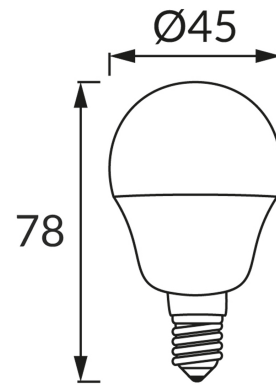

PRODUCT INFORMATION SHEET

BASIC INFORMATION

Product name:	ULKE LED E14 6W CW
Ideus index:	04516
EAN barcode:	5901477345166
Colour :	White
Materials:	Polycarbonate PC, aluminium
Height:	78 mm
Width:	45 mm
Depth:	45 mm
Box packaging:	100 pcs

PRODUCT PARAMETERS

Power supply:	230V 50Hz
Power:	6 W
Lampholder type:	E14
	Do not use with a mains dimmer
Energy efficiency class:	F
Light colour:	Cold white
Luminous beam angle:	160°
Shelf life L70B50 in h:	35 000 h
Light source luminous flux for a reference colour temperature:	580 lm
Colour temperature:	6600 K
Colour rendering index Ra:	81
Displacement factor (DF, cos φ1):	0.507
CE	Declaration of conformity