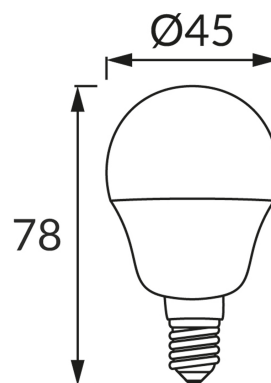

PRODUCT INFORMATION SHEET**BASIC INFORMATION**

Product name:	ULKE LED E14 4W CW
Ideus index:	04515
EAN barcode:	5901477345159
Colour :	White
Materials:	Polycarbonate PC, aluminium
Height:	78 mm
Width:	45 mm
Depth:	45 mm
Box packaging:	100 pcs

PRODUCT PARAMETERS

Power supply:	230V 50Hz
Power:	4 W
Lampholder type:	E14
	Do not use with a mains dimmer
Energy efficiency class:	F
Light colour:	Cold white
Luminous beam angle:	160°
Shelf life L70B50 in h:	35 000 h
Light source luminous flux for a reference colour temperature:	400 lm
Colour temperature:	6600 K
Colour rendering index Ra:	81
CE	Declaration of conformity