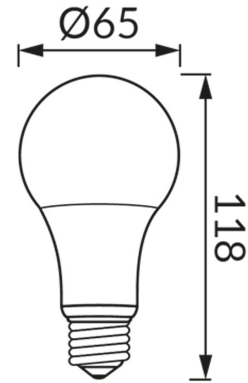

PRODUCT INFORMATION SHEET**BASIC INFORMATION**

Product name:	ERSTE LED E27 14W CW
Ideus index:	04514
EAN barcode:	5901477345142
Colour :	White
Materials:	Polycarbonate PC, aluminium
Height:	118 mm
Width:	65 mm
Depth:	65 mm
Box packaging:	100 pcs

PRODUCT PARAMETERS

Power supply:	230V 50Hz
Power:	14 W
Lampholder type:	E27
	Do not use with a mains dimmer
Energy efficiency class:	F
Light colour:	Cold white
Luminous beam angle:	160°
Shelf life L70B50 in h:	35 000 h
Light source luminous flux for a reference colour temperature:	1 450 lm
Colour temperature:	6600 K
Colour rendering index Ra:	82
Displacement factor (DF, cos φ1):	0.743
CE	Declaration of conformity