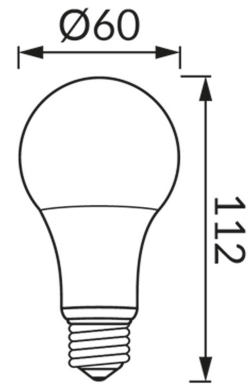

PRODUCT INFORMATION SHEET**BASIC INFORMATION**

Product name:	ERSTE LED E27 12W CW
Ideus index:	04513
EAN barcode:	5901477345135
Colour :	White
Materials:	Polycarbonate PC, aluminium
Height:	112 mm
Width:	60 mm
Depth:	60 mm
Box packaging:	100 pcs

PRODUCT PARAMETERS

Power supply:	230V 50Hz
Power:	12 W
Lampholder type:	E27
	Do not use with a mains dimmer
Energy efficiency class:	F
Light colour:	Cold white
Luminous beam angle:	160°
Shelf life L70B50 in h:	35 000 h
Light source luminous flux for a reference colour temperature:	1 260 lm
Colour temperature:	6600 K
Colour rendering index Ra:	81
Displacement factor (DF, cos φ1):	0.733
CE	Declaration of conformity