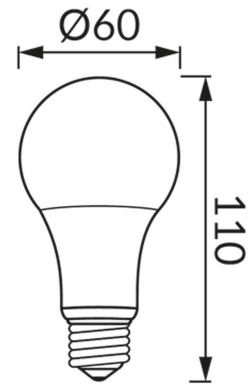

PRODUCT INFORMATION SHEET**BASIC INFORMATION**

Product name:	ERSTE LED E27 10W CW
Ideus index:	04512
EAN barcode:	5901477345128
Colour :	White
Materials:	Polycarbonate PC, aluminium
Height:	110 mm
Width:	60 mm
Depth:	60 mm
Box packaging:	100 pcs

PRODUCT PARAMETERS

Power supply:	230V 50Hz
Power:	10 W
Lampholder type:	E27
	Do not use with a mains dimmer
Energy efficiency class:	E
Light colour:	Cold white
Luminous beam angle:	160°
Shelf life L70B50 in h:	35 000 h
Light source luminous flux for a reference colour temperature:	1 110 lm
Colour temperature:	6600 K
Colour rendering index Ra:	81
Displacement factor (DF, cos φ1):	0.732
CE	Declaration of conformity