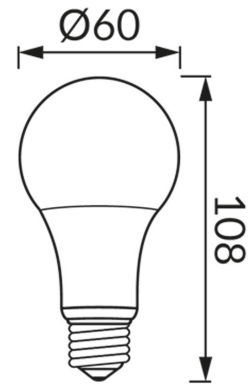

PRODUCT INFORMATION SHEET**BASIC INFORMATION**

| | |
|----------------|------------------------------------|
| Product name: | ERSTE LED E27 8W CW |
| Ideus index: | 04511 |
| EAN barcode: | 5901477345111 |
| Colour : | White |
| Materials: | Polycarbonate PC, aluminium |
| Height: | 108 mm |
| Width: | 60 mm |
| Depth: | 60 mm |
| Box packaging: | 100 pcs |

PRODUCT PARAMETERS

| | |
|--|---------------------------------------|
| Power supply: | 230V 50Hz |
| Power: | 8 W |
| Lampholder type: | E27 |
| | Do not use with a mains dimmer |
| Energy efficiency class: | F |
| Light colour: | Cold white |
| Luminous beam angle: | 160° |
| Shelf life L70B50 in h: | 35 000 h |
| Light source luminous flux for a reference colour temperature: | 720 lm |
| Colour temperature: | 6600 K |
| Colour rendering index Ra: | 81 |
| Displacement factor (DF, cos φ1): | 0.752 |
| CE | Declaration of conformity |