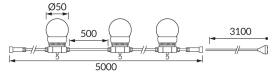

PRODUCT INFORMATION SHEET