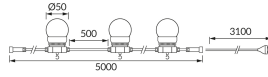

PRODUCT INFORMATION SHEET

Replaceability of light sources and/or control gears without product permanent damage

BASIC INFORMATION

Product name:	TARGET LED 6W BLACK WW
Ideus index:	04504
EAN barcode:	5901477345043
Colour :	Black
Materials:	Plastic, rubber
Height:	115 mm
Width:	50 mm
Depth:	5000 mm
Box packaging:	8 pcs

REMARKS

Power supply and 10 pcs SMD LED light sources included

PRODUCT PARAMETERS

Power supply:	230V 50Hz
Power:	6 W
Dedicated light source:	SMD LED, in set
	Non-replaceable light source
	Do not use with a mains dimmer
Luminaire luminous flux:	190 lm
Light colour:	Warm white
Luminous beam angle:	270°
Shelf life L70B50 in h:	35 000 h
Product offer the possibility of adjusting the illumination direction:	No
Light source luminous flux for a reference colour temperature:	400 lm
Colour temperature:	2700 K
Colour rendering index Ra:	80
Electric shock protection class:	2/3
Degree of protection provided against intrusion dust, accidental contact and water:	IP44/20
	For indoor or outdoor use
Displacement factor (DF, cos φ1):	0.865
CE	Declaration of conformity