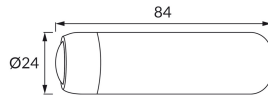

PRODUCT INFORMATION SHEET

Replaceability of light sources and/or control gears without product permanent damage

BASIC INFORMATION

Product name:	ATOM LED 1W BLACK
Ideus index:	04501
EAN barcode:	5901477345012
Colour :	Black
Materials:	Plastic
Height:	84 mm
Width:	24 mm
Depth:	24 mm
Box packaging:	200 pcs

REMARKS

- with rechargeable battery
- lighting time for one charge maximum 6 h
- charging time: optimal 6 h, max. 8 h
- USB-C cable

PRODUCT PARAMETERS

Power supply:	DC 5 V 2,1 A MAX USB-C
Power:	1 W
Dedicated light source:	LED, in set
	Non-replaceable light source
Light colour:	Cold white
Luminous beam angle:	4°
Shelf life L70B50 in h:	35 000 h
	On/off switch
Product offer the possibility of adjusting the illumination direction:	No
Light source luminous flux for a reference colour temperature:	100 lm
Colour temperature:	6500 K
Colour rendering index Ra:	80
Electric shock protection class:	3
Degree of protection provided against intrusion dust, accidental contact and water:	IP20
	For indoor use
CE	Declaration of conformity