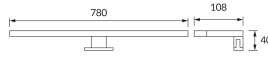

PRODUCT INFORMATION SHEET

Replaceability of light sources and/or control gears without product permanent damage

BASIC INFORMATION

Product name:	NERON LED 10W BLACK NW
Ideus index:	04493
EAN barcode:	5901477344930
Colour :	Black
Materials:	Plastic, polycarbonate PC
Height:	40 mm
Width:	780 mm
Depth:	108 mm
Box packaging:	20 pcs

REMARKS

For instaling in increased-humidity locations, e.g. bathrooms

PRODUCT PARAMETERS

Power supply:	230V 50Hz
Power:	10 W
Dedicated light source:	SMD LED, in set
	Non-replaceable light source
	Do not use with a mains dimmer
Luminaire luminous flux:	950 lm
Light colour:	Neutral white
Luminous beam angle:	180°
Shelf life L70B50 in h:	35 000 h
Product offer the possibility of adjusting the illumination direction:	No
Light source luminous flux for a reference colour temperature:	1 560 lm
Colour temperature:	4000 K
Colour rendering index Ra:	85
Electric shock protection class:	2
Degree of protection provided against intrusion dust, accidental contact and water:	IP44
	For indoor use
Displacement factor (DF, cos φ1):	0.980
CE	Declaration of conformity