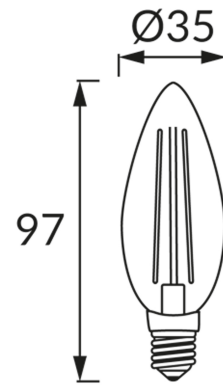

PRODUCT INFORMATION SHEET**BASIC INFORMATION**

Product name:	FILAMENT VELA LED E14 6W NW
Ideus index:	04486
EAN barcode:	5901477344862
Colour :	Transparent
Materials:	Aluminium, glass
Height:	97 mm
Width:	35 mm
Depth:	35 mm
Box packaging:	100 pcs

PRODUCT PARAMETERS

Power supply:	230V 50Hz
Power:	6 W
Lampholder type:	E14
	Do not use with a mains dimmer
Energy efficiency class:	D
Light colour:	Neutral white
Luminous beam angle:	270°
Shelf life L70B50 in h:	35 000 h
Light source luminous flux for a reference colour temperature:	790 lm
Colour temperature:	4100 K
Colour rendering index Ra:	84
Displacement factor (DF, cos φ1):	0.712
CE	Declaration of conformity