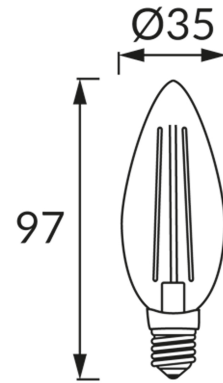

PRODUCT INFORMATION SHEET**BASIC INFORMATION**

Product name:	FILAMENT VELA LED E14 6W WW
Ideus index:	04485
EAN barcode:	5901477344855
Colour :	Transparent
Materials:	Aluminium, glass
Height:	97 mm
Width:	35 mm
Depth:	35 mm
Box packaging:	100 pcs

PRODUCT PARAMETERS

Power supply:	230V 50Hz
Power:	6 W
Lampholder type:	E14
	Do not use with a mains dimmer
Energy efficiency class:	E
Light colour:	Warm white
Luminous beam angle:	270°
Shelf life L70B50 in h:	35 000 h
Light source luminous flux for a reference colour temperature:	730 lm
Colour temperature:	2700 K
Colour rendering index Ra:	83
Displacement factor (DF, cos φ1):	0.791
CE	Declaration of conformity