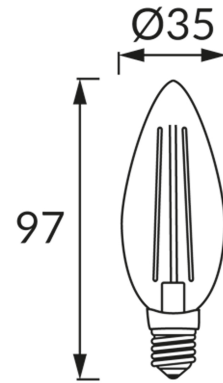

PRODUCT INFORMATION SHEET**BASIC INFORMATION**

Product name:	FILAMENT VELA LED E14 4W NW
Ideus index:	04484
EAN barcode:	5901477344848
Colour :	Transparent
Materials:	Aluminium, glass
Height:	97 mm
Width:	35 mm
Depth:	35 mm
Box packaging:	100 pcs

PRODUCT PARAMETERS

Power supply:	230V 50Hz
Power:	4 W
Lampholder type:	E14
	Do not use with a mains dimmer
Energy efficiency class:	D
Light colour:	Neutral white
Luminous beam angle:	270°
Shelf life L70B50 in h:	35 000 h
Light source luminous flux for a reference colour temperature:	520 lm
Colour temperature:	4100 K
Colour rendering index Ra:	83
Displacement factor (DF, cos φ1):	0.713
CE	Declaration of conformity