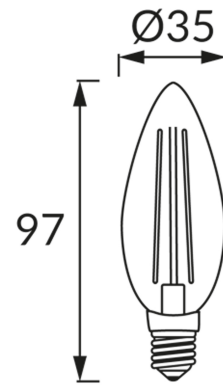

PRODUCT INFORMATION SHEET

BASIC INFORMATION

Product name:	FILAMENT VELA LED E14 4W WW
Ideus index:	04483
EAN barcode:	5901477344831
Colour :	Transparent
Materials:	Aluminium, glass
Height:	97 mm
Width:	35 mm
Depth:	35 mm
Box packaging:	100 pcs

PRODUCT PARAMETERS

Power supply:	230V 50Hz
Power:	4 W
Lampholder type:	E14
	Do not use with a mains dimmer
Energy efficiency class:	E
Light colour:	Warm white
Luminous beam angle:	270°
Shelf life L70B50 in h:	35 000 h
Light source luminous flux for a reference colour temperature:	490 lm
Colour temperature:	2700 K
Colour rendering index Ra:	82
Displacement factor (DF, cos φ1):	0.785
CE	Declaration of conformity