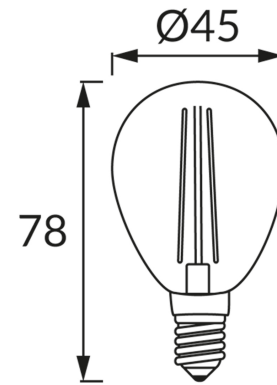

PRODUCT INFORMATION SHEET**BASIC INFORMATION**

Product name:	FILAMENT ULKE LED E14 6W WW
Ideus index:	04481
EAN barcode:	5901477344817
Colour :	Transparent
Materials:	Aluminium, glass
Height:	78 mm
Width:	45 mm
Depth:	45 mm
Box packaging:	100 pcs

PRODUCT PARAMETERS

Power supply:	230V 50Hz
Power:	6 W
Lampholder type:	E14
	Do not use with a mains dimmer
Energy efficiency class:	E
Light colour:	Warm white
Luminous beam angle:	270°
Shelf life L70B50 in h:	35 000 h
Light source luminous flux for a reference colour temperature:	740 lm
Colour temperature:	2700 K
Colour rendering index Ra:	83
Displacement factor (DF, cos φ1):	0.752
CE	Declaration of conformity