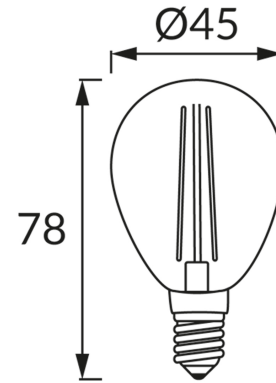

PRODUCT INFORMATION SHEET**BASIC INFORMATION**

Product name:	FILAMENT ULKE LED E14 4W NW
Ideus index:	04480
EAN barcode:	5901477344800
Colour :	Transparent
Materials:	Aluminium, glass
Height:	78 mm
Width:	45 mm
Depth:	45 mm
Box packaging:	100 pcs

PRODUCT PARAMETERS

Power supply:	230V 50Hz
Power:	4 W
Lampholder type:	E14
	Do not use with a mains dimmer
Energy efficiency class:	D
Light colour:	Neutral white
Luminous beam angle:	270°
Shelf life L70B50 in h:	35 000 h
Light source luminous flux for a reference colour temperature:	520 lm
Colour temperature:	4100 K
Colour rendering index Ra:	82
Displacement factor (DF, cos φ1):	0.716
CE	Declaration of conformity