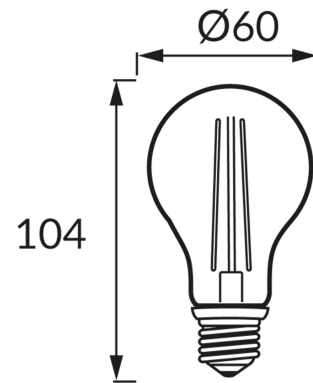

PRODUCT INFORMATION SHEET**BASIC INFORMATION**

Product name:	FILAMENT ERSTE LED E27 8W NW
Ideus index:	04474
EAN barcode:	5901477344749
Colour :	Transparent
Materials:	Aluminium, glass
Height:	104 mm
Width:	60 mm
Depth:	60 mm
Box packaging:	100 pcs

PRODUCT PARAMETERS

Power supply:	230V 50Hz
Power:	8 W
Lampholder type:	E27
	Do not use with a mains dimmer
Energy efficiency class:	D
Light colour:	Neutral white
Luminous beam angle:	270°
Shelf life L70B50 in h:	35 000 h
Light source luminous flux for a reference colour temperature:	1 050 lm
Colour temperature:	4100 K
Colour rendering index Ra:	84
Displacement factor (DF, cos φ1):	0.723
CE	Declaration of conformity