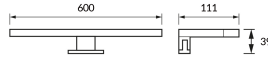

PRODUCT INFORMATION SHEET

Replaceability of light sources and/or control gears without product permanent damage

BASIC INFORMATION

Product name:	ROXANA LED 13W BLACK NW
Ideus index:	04469
EAN barcode:	5901477344695
Colour :	Black
Materials:	Aluminium, polycarbonate PC
Height:	39 mm
Width:	600 mm
Depth:	111 mm
Box packaging:	20 pcs

REMARKS

For instaling in increased-humidity locations, e.g. bathrooms

PRODUCT PARAMETERS

Power supply:	230V 50Hz
Power:	13 W
Dedicated light source:	SMD LED, in set
	Non-replaceable light source
	Do not use with a mains dimmer
Luminaire luminous flux:	790 lm
Light colour:	Neutral white
Luminous beam angle:	110°
Shelf life L70B50 in h:	35 000 h
Product offer the possibility of adjusting the illumination direction:	No
Light source luminous flux for a reference colour temperature:	1 430 lm
Colour temperature:	4100 K
Colour rendering index Ra:	82
Electric shock protection class:	2
Degree of protection provided against intrusion dust, accidental contact and water:	IP44
	For indoor use
Displacement factor (DF, cos φ1):	0.739
CE	Declaration of conformity