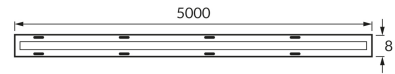

PRODUCT INFORMATION SHEET

BASIC INFORMATION

Product name:	LARGO LED 5m COB WW
Ideus index:	04465
EAN barcode:	5901477344657
Colour :	White
Materials:	FR-4
Height:	2 mm
Width:	5000 mm
Depth:	8 mm
Box packaging:	100 pcs

REMARKS

- decorative product
- 320 COB LED per 1 m
- 5 m per roll
- can be cut every 25 mm in marked cutting places

PRODUCT PARAMETERS

Power supply:	DC 12 V
Power:	25 W
Dedicated light source:	1600 COB LED, in set
	Non-replaceable light source
	Do not use with a mains dimmer
Energy efficiency class:	F
Light colour:	Warm white
Luminous beam angle:	160°
Shelf life L70B50 in h:	35 000 h
Product offer the possibility of adjusting the illumination direction:	No
Light source luminous flux for a reference colour temperature:	2 650 lm
Colour temperature:	3000 K
Colour rendering index Ra:	90
Electric shock protection class:	3
Degree of protection provided against intrusion dust, accidental contact and water:	IP20
	For indoor use
CE	Declaration of conformity