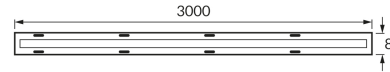

PRODUCT INFORMATION SHEET

BASIC INFORMATION

Product name:	LARGO LED 3m COB CW
Ideus index:	04464
EAN barcode:	5901477344640
Colour :	White
Materials:	FR-4
Height:	2 mm
Width:	3000 mm
Depth:	8 mm
Box packaging:	100 pcs

REMARKS

- decorative product
- 320 COB LED per 1 m
- 3 m per roll
- can be cut every 25 mm in marked cutting places

PRODUCT PARAMETERS

Power supply:	DC 12 V
Power:	19 W
Dedicated light source:	960 COB LED, in set
	Non-replaceable light source
	Do not use with a mains dimmer
Energy efficiency class:	F
Light colour:	Cold white
Luminous beam angle:	160°
Shelf life L70B50 in h:	35 000 h
Product offer the possibility of adjusting the illumination direction:	No
Light source luminous flux for a reference colour temperature:	1 970 lm
Colour temperature:	6600 K
Colour rendering index Ra:	91
Electric shock protection class:	3
Degree of protection provided against intrusion dust, accidental contact and water:	IP20
	For indoor use
CE	Declaration of conformity