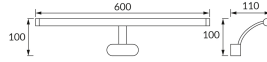

**PRODUCT INFORMATION SHEET**

Replaceability of light sources and/or control gears without product permanent damage

**BASIC INFORMATION**

Product name:	<b>BRIDA LED 8W BLACK NW</b>
Ideus index:	<b>04456</b>
EAN barcode:	<b>5901477344565</b>
Colour :	<b>Black</b>
Materials:	<b>Steel sheet, plastic</b>
Height:	<b>100 mm</b>
Width:	<b>600 mm</b>
Depth:	<b>110 mm</b>
Box packaging:	<b>40 pcs</b>

**REMARKS**

**For instaling in increased-humidity locations, e.g. bathrooms**

**PRODUCT PARAMETERS**

Power supply:	<b>230V 50Hz</b>
Power:	<b>8 W</b>
Dedicated light source:	<b>SMD LED, in set</b>
	<b>Non-replaceable light source</b>
	<b>Do not use with a mains dimmer</b>
Luminaire luminous flux:	<b>870 lm</b>
Light colour:	<b>Neutral white</b>
Luminous beam angle:	<b>160°</b>
Shelf life L70B50 in h:	<b>35 000 h</b>
Product offer the possibility of adjusting the illumination direction:	<b>No</b>
Light source luminous flux for a reference colour temperature:	<b>950 lm</b>
Colour temperature:	<b>4000 K</b>
Colour rendering index Ra:	<b>83</b>
Electric shock protection class:	<b>2</b>
Degree of protection provided against intrusion dust, accidental contact and water:	<b>IP44</b>
	<b>For indoor use</b>
Displacement factor (DF, cos φ1):	<b>0.980</b>
CE	<b>Declaration of conformity</b>