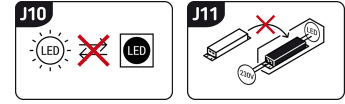

PRODUCT INFORMATION SHEET

Replaceability of light sources and/or control gears without product permanent damage

BASIC INFORMATION

Product name:	TORIN LED 15W CHROME NW
Ideus index:	04455
EAN barcode:	5901477344558
Colour :	Chrome
Materials:	Plastic, aluminium
Height:	95 mm
Width:	600 mm
Depth:	110 mm
Box packaging:	10 pcs

REMARKS

For instaling in increased-humidity locations, e.g. bathrooms

PRODUCT PARAMETERS

Power supply:	230V 50Hz
Power:	15 W
Dedicated light source:	SMD LED, in set
	Non-replaceable light source
	Do not use with a mains dimmer
Luminaire luminous flux:	1 530 lm
Light colour:	Neutral white
Luminous beam angle:	160°
Shelf life L70B50 in h:	35 000 h
Product offer the possibility of adjusting the illumination direction:	No
Light source luminous flux for a reference colour temperature:	1 720 lm
Colour temperature:	4100 K
Colour rendering index Ra:	82
Electric shock protection class:	2
Degree of protection provided against intrusion dust, accidental contact and water:	IP44
	For indoor use
Displacement factor (DF, cos φ1):	0.980
CE	Declaration of conformity