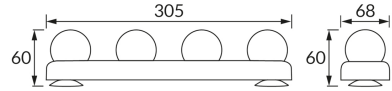

PRODUCT INFORMATION SHEET

BASIC INFORMATION

Product name:	BILA LED 1,6W NW
Ideus index:	04452
EAN barcode:	5901477344527
Colour :	Chrome
Materials:	Plastic
Height:	60 mm
Width:	305 mm
Depth:	68 mm
Box packaging:	48 pcs

REMARKS

Portable luminaire

PRODUCT PARAMETERS

Power supply:	DC 1,5 V 3 x AA
Power:	1,6 W
Dedicated light source:	LED, in set
	Non-replaceable light source
Luminaire luminous flux:	100 lm
Light colour:	Neutral white
Luminous beam angle:	180°
Shelf life L70B50 in h:	35 000 h
	On/off switch
Product offer the possibility of adjusting the illumination direction:	No
Colour temperature:	K
Colour rendering index Ra:	81
Electric shock protection class:	3
Degree of protection provided against intrusion dust, accidental contact and water:	IP20
	For indoor use
CE	Declaration of conformity