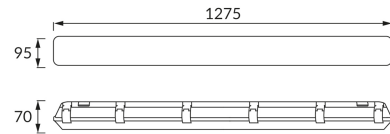

**PRODUCT INFORMATION SHEET**

**BASIC INFORMATION**

Product name:	<b>ARNOLD LED 2x1,2m</b>
Ideus index:	<b>04382</b>
EAN barcode:	<b>5901477343827</b>
Colour :	<b>Grey</b>
Materials:	<b>Polystyrene PS, ABS</b>
Height:	<b>70 mm</b>
Width:	<b>1275 mm</b>
Depth:	<b>95 mm</b>
Box packaging:	<b>10 pcs</b>

**REMARKS**

- quick montage handles and gland included
- single-end power supply

**PRODUCT PARAMETERS**

Power supply:	<b>220-240V 50/60Hz</b>
Power:	<b>2 x max 36 W</b>
Lampholder type:	<b>G13</b>
Dedicated light source:	<b>T8 LED power supply from one side</b>
	<b>Possibility of light source replacement</b>
Product offer the possibility of adjusting the illumination direction:	<b>No</b>
Electric shock protection class:	<b>2</b>
Degree of protection against mechanical impacts:	<b>IK05</b>
Degree of protection provided against intrusion dust, accidental contact and water:	<b>IP65</b>
	<b>For indoor or outdoor use</b>
CE	<b>Declaration of conformity</b>